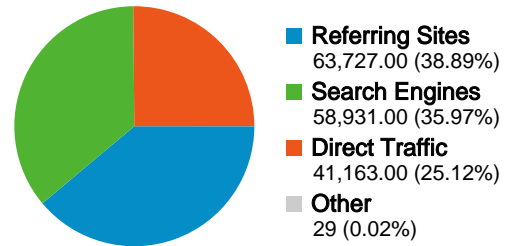

Top Traffic Sources

Sources	Visits	% visits	Keywords	Visits	% visits
google (organic)	57,033	34.81%	openmoko	10,516	17.84%
(direct) ((none))	41,163	25.12%	open moko	4,186	7.10%
lists.openmoko.org (referral)	5,050	3.08%	neo freerunner	3,535	6.00%
linuxdevices.com (referral)	3,705	2.26%	freerunner	2,229	3.78%
openmoko.com (referral)	3,258	1.99%	neo1973	1,409	2.39%