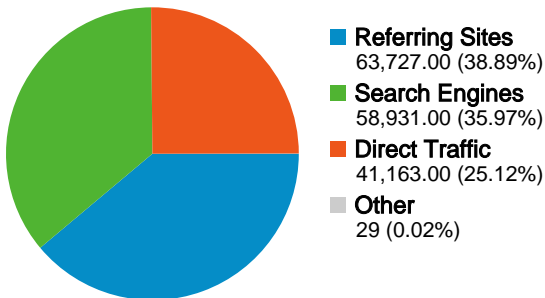

Traffic Sources Overview

Content Overview

Pages	Pageviews	% Pageviews
/wiki/Main_Page	102,906	18.28%
/wiki/Neo_FreeRunner	49,882	8.86%
/wiki/Community_Updates	27,698	4.92%
/wiki/Neo_FreeRunner_GTA02	17,532	3.11%
/wiki/Category:Software	12,906	2.29%