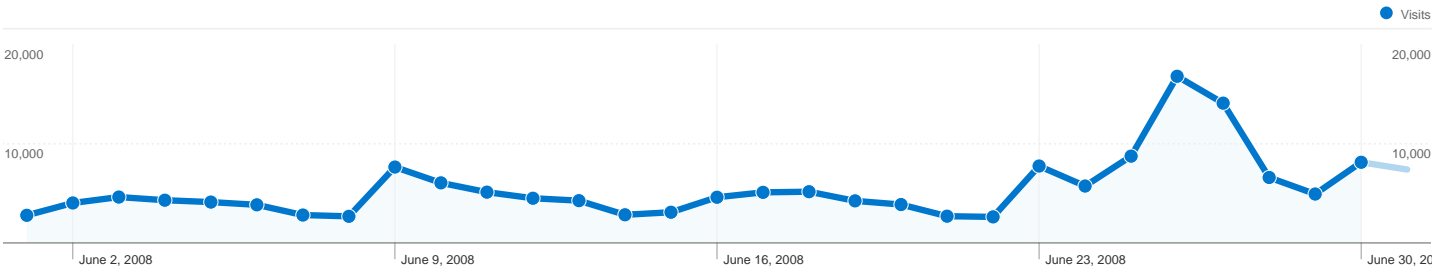

Site Usage

163,850 Visits

46.17% Bounce Rate

563,093 Pageviews

00:03:31 Avg. Time on Site

3.44 Pages/Visit

59.99% % New Visits

Visitors Overview

105,613 people visited this site

 **163,850** Visits

 **105,613** Absolute Unique Visitors

 **563,093** Pageviews

 **3.44** Average Pageviews

 **00:03:31** Time on Site

 **46.17%** Bounce Rate

 **60.09%** New Visits

163,850 visits came from 182 countries/territories

Site Usage

Country/Territory	Visits	Pages/Visit	Avg. Time on Site	% New Visits	Bounce Rate
United States	30,848	3.13	00:02:57	66.97%	48.13%
Germany	22,492	3.65	00:03:32	52.67%	44.57%
France	9,154	3.64	00:03:53	56.03%	44.49%
United Kingdom	7,162	3.21	00:03:10	60.92%	48.70%
Russia	6,702	3.10	00:02:42	70.62%	43.97%
Italy	6,577	3.43	00:03:21	60.99%	45.48%
Spain	4,740	3.24	00:02:56	71.05%	44.87%
Canada	4,682	3.04	00:03:41	63.65%	49.02%
Netherlands	4,622	3.84	00:03:32	61.01%	43.21%
Austria	4,574	3.88	00:03:41	63.29%	42.92%

Pages on this site were viewed a total of 563,093 times

563,093 Pageviews

467,126 Unique Views

46.17% Bounce Rate

Top Content

Pages	Pageviews	% Pageviews
/wiki/Main_Page	102,906	18.28%
/wiki/Neo_FreeRunner	49,882	8.86%
/wiki/Community_Updates	27,698	4.92%
/wiki/Neo_FreeRunner_GTA02_Hardware	17,532	3.11%
/wiki/Category:Software	12,906	2.29%