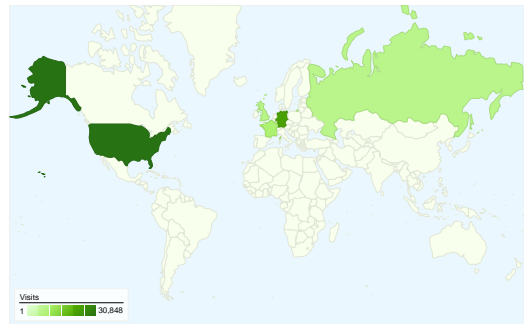

Site Usage

163,850 Visits

46.17% Bounce Rate

563,093 Pageviews

00:03:31 Avg. Time on Site

3.44 Pages/Visit

59.99% % New Visits

Visitors Overview

Visitors
105,613

Map Overlay world

Traffic Sources Overview

Content Overview

Pages	Pageviews	% Pageviews
/wiki/Main_Page	102,906	18.28%
/wiki/Neo_FreeRunner	49,882	8.86%
/wiki/Community_Updates	27,698	4.92%
/wiki/Neo_FreeRunner_GTA02	17,532	3.11%
/wiki/Category:Software	12,906	2.29%

105,613 people visited this site

 **163,850** Visits

 **105,613** Absolute Unique Visitors

 **563,093** Pageviews

 **3.44** Average Pageviews

 **00:03:31** Time on Site

 **46.17%** Bounce Rate

 **60.09%** New Visits

163,850 visits came from 182 countries/territories

Site Usage

Country/Territory	Visits	Pages/Visit	Avg. Time on Site	% New Visits	Bounce Rate
United States	30,848	3.13	00:02:57	66.97%	48.13%
Germany	22,492	3.65	00:03:32	52.67%	44.57%
France	9,154	3.64	00:03:53	56.03%	44.49%
United Kingdom	7,162	3.21	00:03:10	60.92%	48.70%
Russia	6,702	3.10	00:02:42	70.62%	43.97%
Italy	6,577	3.43	00:03:21	60.99%	45.48%
Spain	4,740	3.24	00:02:56	71.05%	44.87%
Canada	4,682	3.04	00:03:41	63.65%	49.02%
Netherlands	4,622	3.84	00:03:32	61.01%	43.21%
Austria	4,574	3.88	00:03:41	63.29%	42.92%