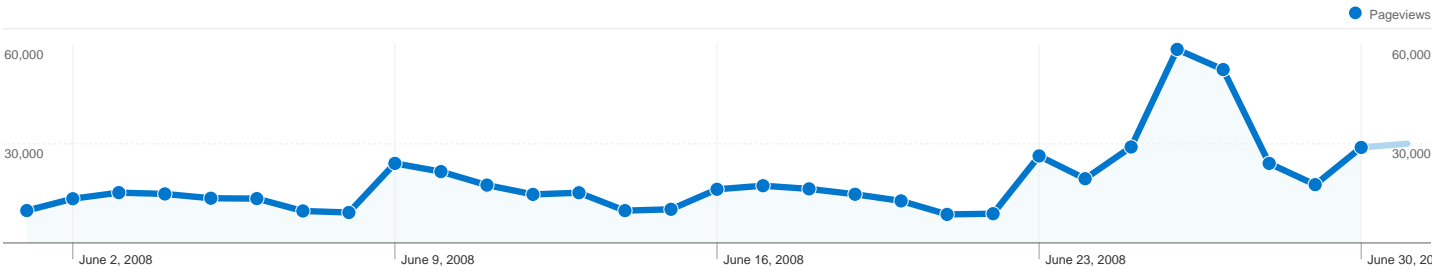

Site Usage

163,850 Visits

46.17% Bounce Rate

563,093 Pageviews

00:03:31 Avg. Time on Site

3.44 Pages/Visit

59.99% % New Visits

Visitors Overview

105,613 people visited this site

 **163,850** Visits

 **105,613** Absolute Unique Visitors

 **563,093** Pageviews

 **3.44** Average Pageviews

 **00:03:31** Time on Site

 **46.17%** Bounce Rate

 **60.09%** New Visits

163,850 visits came from 182 countries/territories

Site Usage

Country/Territory	Visits	Pages/Visit	Avg. Time on Site	% New Visits	Bounce Rate
United States	30,848	3.13	00:02:57	66.97%	48.13%
Germany	22,492	3.65	00:03:32	52.67%	44.57%
France	9,154	3.64	00:03:53	56.03%	44.49%
United Kingdom	7,162	3.21	00:03:10	60.92%	48.70%
Russia	6,702	3.10	00:02:42	70.62%	43.97%
Italy	6,577	3.43	00:03:21	60.99%	45.48%
Spain	4,740	3.24	00:02:56	71.05%	44.87%
Canada	4,682	3.04	00:03:41	63.65%	49.02%
Netherlands	4,622	3.84	00:03:32	61.01%	43.21%
Austria	4,574	3.88	00:03:41	63.29%	42.92%

Pages on this site were viewed a total of 563,093 times

563,093 Pageviews

467,126 Unique Views

46.17% Bounce Rate

Top Content

Pages	Pageviews	% Pageviews
/wiki/Main_Page	102,906	18.28%
/wiki/Neo_FreeRunner	49,882	8.86%
/wiki/Community_Updates	27,698	4.92%
/wiki/Neo_FreeRunner_GTA02_Hardware	17,532	3.11%
/wiki/Category:Software	12,906	2.29%