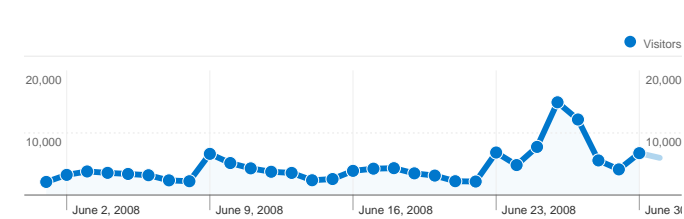

Site Usage

163,850 Visits

46.17% Bounce Rate

563,093 Pageviews

00:03:31 Avg. Time on Site

3.44 Pages/Visit

59.99% % New Visits

Visitors Overview

105,613 people visited this site

 **163,850** Visits

 **105,613** Absolute Unique Visitors

 **563,093** Pageviews

 **3.44** Average Pageviews

 **00:03:31** Time on Site

 **46.17%** Bounce Rate

 **60.09%** New Visits

163,850 visits came from 182 countries/territories

Site Usage

Country/Territory	Visits	Pages/Visit	Avg. Time on Site	% New Visits	Bounce Rate
United States	30,848	3.13	00:02:57	66.97%	48.13%
Germany	22,492	3.65	00:03:32	52.67%	44.57%
France	9,154	3.64	00:03:53	56.03%	44.49%
United Kingdom	7,162	3.21	00:03:10	60.92%	48.70%
Russia	6,702	3.10	00:02:42	70.62%	43.97%
Italy	6,577	3.43	00:03:21	60.99%	45.48%
Spain	4,740	3.24	00:02:56	71.05%	44.87%
Canada	4,682	3.04	00:03:41	63.65%	49.02%
Netherlands	4,622	3.84	00:03:32	61.01%	43.21%
Austria	4,574	3.88	00:03:41	63.29%	42.92%

Pages on this site were viewed a total of 563,093 times

563,093 Pageviews

467,126 Unique Views

46.17% Bounce Rate

Top Content

Pages	Pageviews	% Pageviews
/wiki/Main_Page	102,906	18.28%
/wiki/Neo_FreeRunner	49,882	8.86%
/wiki/Community_Updates	27,698	4.92%
/wiki/Neo_FreeRunner_GTA02_Hardware	17,532	3.11%
/wiki/Category:Software	12,906	2.29%