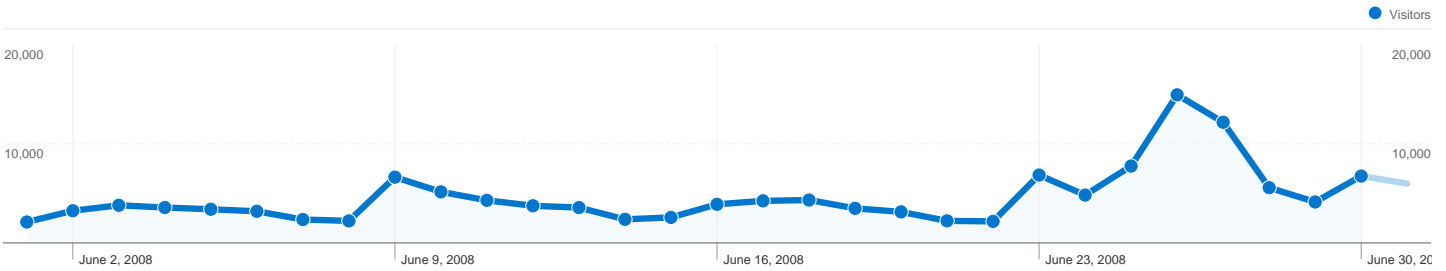

Site Usage

163,850 Visits

46.17% Bounce Rate

563,093 Pageviews

00:03:31 Avg. Time on Site

3.44 Pages/Visit

59.99% % New Visits

Visitors Overview

Visitors
105,613

Map Overlay world

Traffic Sources Overview

Content Overview

Pages	Pageviews	% Pageviews
/wiki/Main_Page	102,906	18.28%
/wiki/Neo_FreeRunner	49,882	8.86%
/wiki/Community_Updates	27,698	4.92%
/wiki/Neo_FreeRunner_GTA02	17,532	3.11%
/wiki/Category:Software	12,906	2.29%

105,613 people visited this site

 **163,850** Visits

 **105,613** Absolute Unique Visitors

 **563,093** Pageviews

 **3.44** Average Pageviews

 **00:03:31** Time on Site

 **46.17%** Bounce Rate

 **60.09%** New Visits

163,850 visits came from 182 countries/territories

Site Usage

Country/Territory	Visits	Pages/Visit	Avg. Time on Site	% New Visits	Bounce Rate
United States	30,848	3.13	00:02:57	66.97%	48.13%
Germany	22,492	3.65	00:03:32	52.67%	44.57%
France	9,154	3.64	00:03:53	56.03%	44.49%
United Kingdom	7,162	3.21	00:03:10	60.92%	48.70%
Russia	6,702	3.10	00:02:42	70.62%	43.97%
Italy	6,577	3.43	00:03:21	60.99%	45.48%
Spain	4,740	3.24	00:02:56	71.05%	44.87%
Canada	4,682	3.04	00:03:41	63.65%	49.02%
Netherlands	4,622	3.84	00:03:32	61.01%	43.21%
Austria	4,574	3.88	00:03:41	63.29%	42.92%