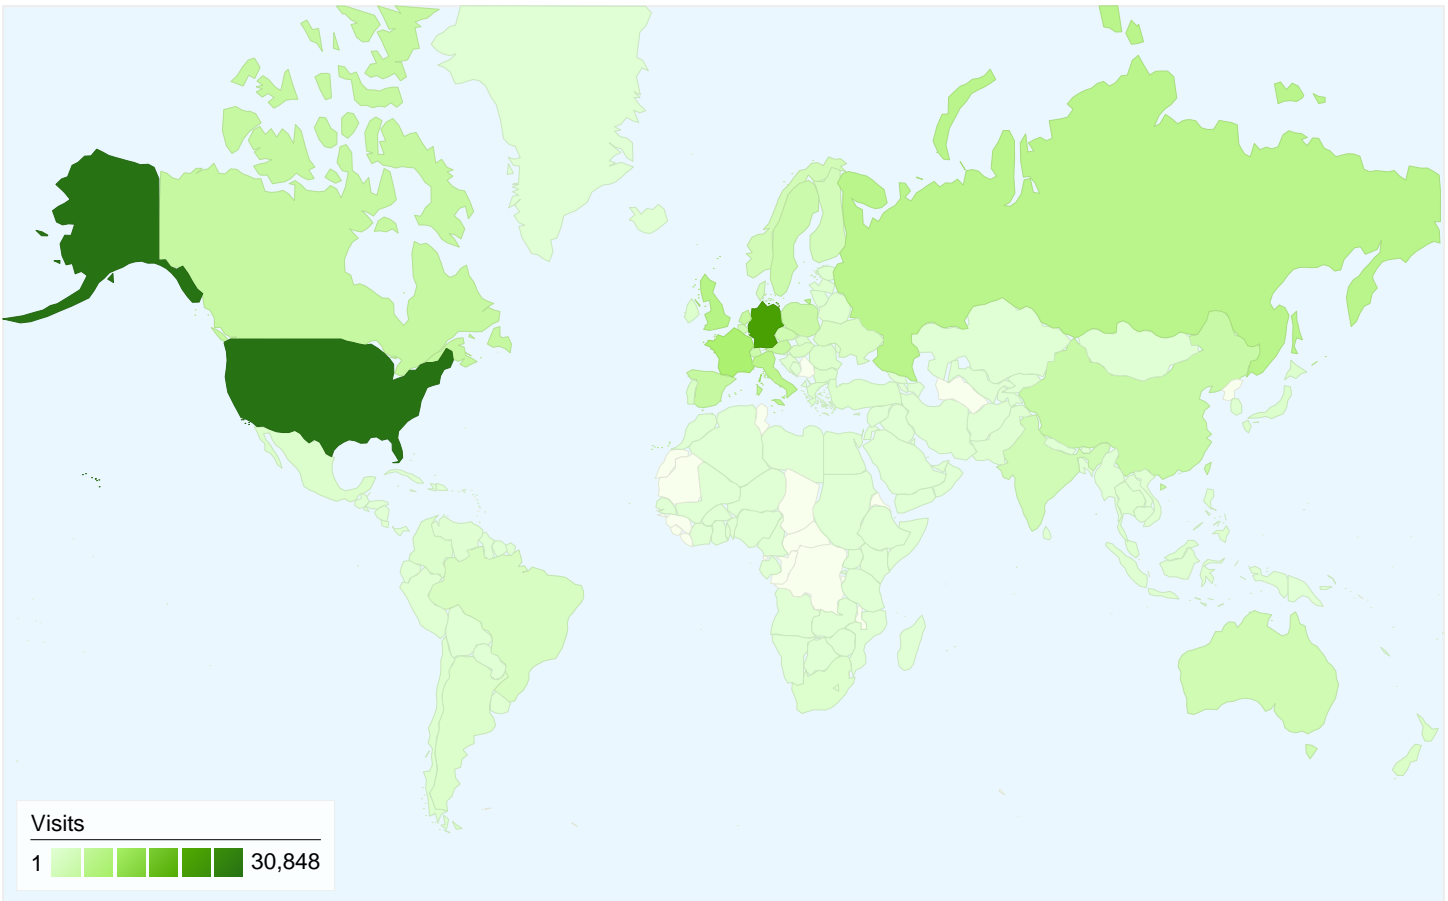

Visitors
105,613

Map Overlay world

Traffic Sources Overview

Content Overview

Pages	Pageviews	% Pageviews
/wiki/Main_Page	102,906	18.28%
/wiki/Neo_FreeRunner	49,882	8.86%
/wiki/Community_Updates	27,698	4.92%
/wiki/Neo_FreeRunner_GTA02	17,532	3.11%
/wiki/Category:Software	12,906	2.29%

105,613 people visited this site

 **163,850** Visits

 **105,613** Absolute Unique Visitors

 **563,093** Pageviews

 **3.44** Average Pageviews

 **00:03:31** Time on Site

 **46.17%** Bounce Rate

 **60.09%** New Visits

163,850 visits came from 182 countries/territories

Site Usage

Country/Territory	Visits	Pages/Visit	Avg. Time on Site	% New Visits	Bounce Rate
United States	30,848	3.13	00:02:57	66.97%	48.13%
Germany	22,492	3.65	00:03:32	52.67%	44.57%
France	9,154	3.64	00:03:53	56.03%	44.49%
United Kingdom	7,162	3.21	00:03:10	60.92%	48.70%
Russia	6,702	3.10	00:02:42	70.62%	43.97%
Italy	6,577	3.43	00:03:21	60.99%	45.48%
Spain	4,740	3.24	00:02:56	71.05%	44.87%
Canada	4,682	3.04	00:03:41	63.65%	49.02%
Netherlands	4,622	3.84	00:03:32	61.01%	43.21%
Austria	4,574	3.88	00:03:41	63.29%	42.92%

All traffic sources sent a total of 163,850 visits

-  25.12% Direct Traffic
-  38.89% Referring Sites
-  35.97% Search Engines

Top Traffic Sources

Sources	Visits	% visits	Keywords	Visits	% visits
google (organic)	57,033	34.81%	openmoko	10,516	17.84%
(direct) ((none))	41,163	25.12%	open moko	4,186	7.10%
lists.openmoko.org (referral)	5,050	3.08%	neo freerunner	3,535	6.00%
linuxdevices.com (referral)	3,705	2.26%	freerunner	2,229	3.78%
openmoko.com (referral)	3,258	1.99%	neo1973	1,409	2.39%